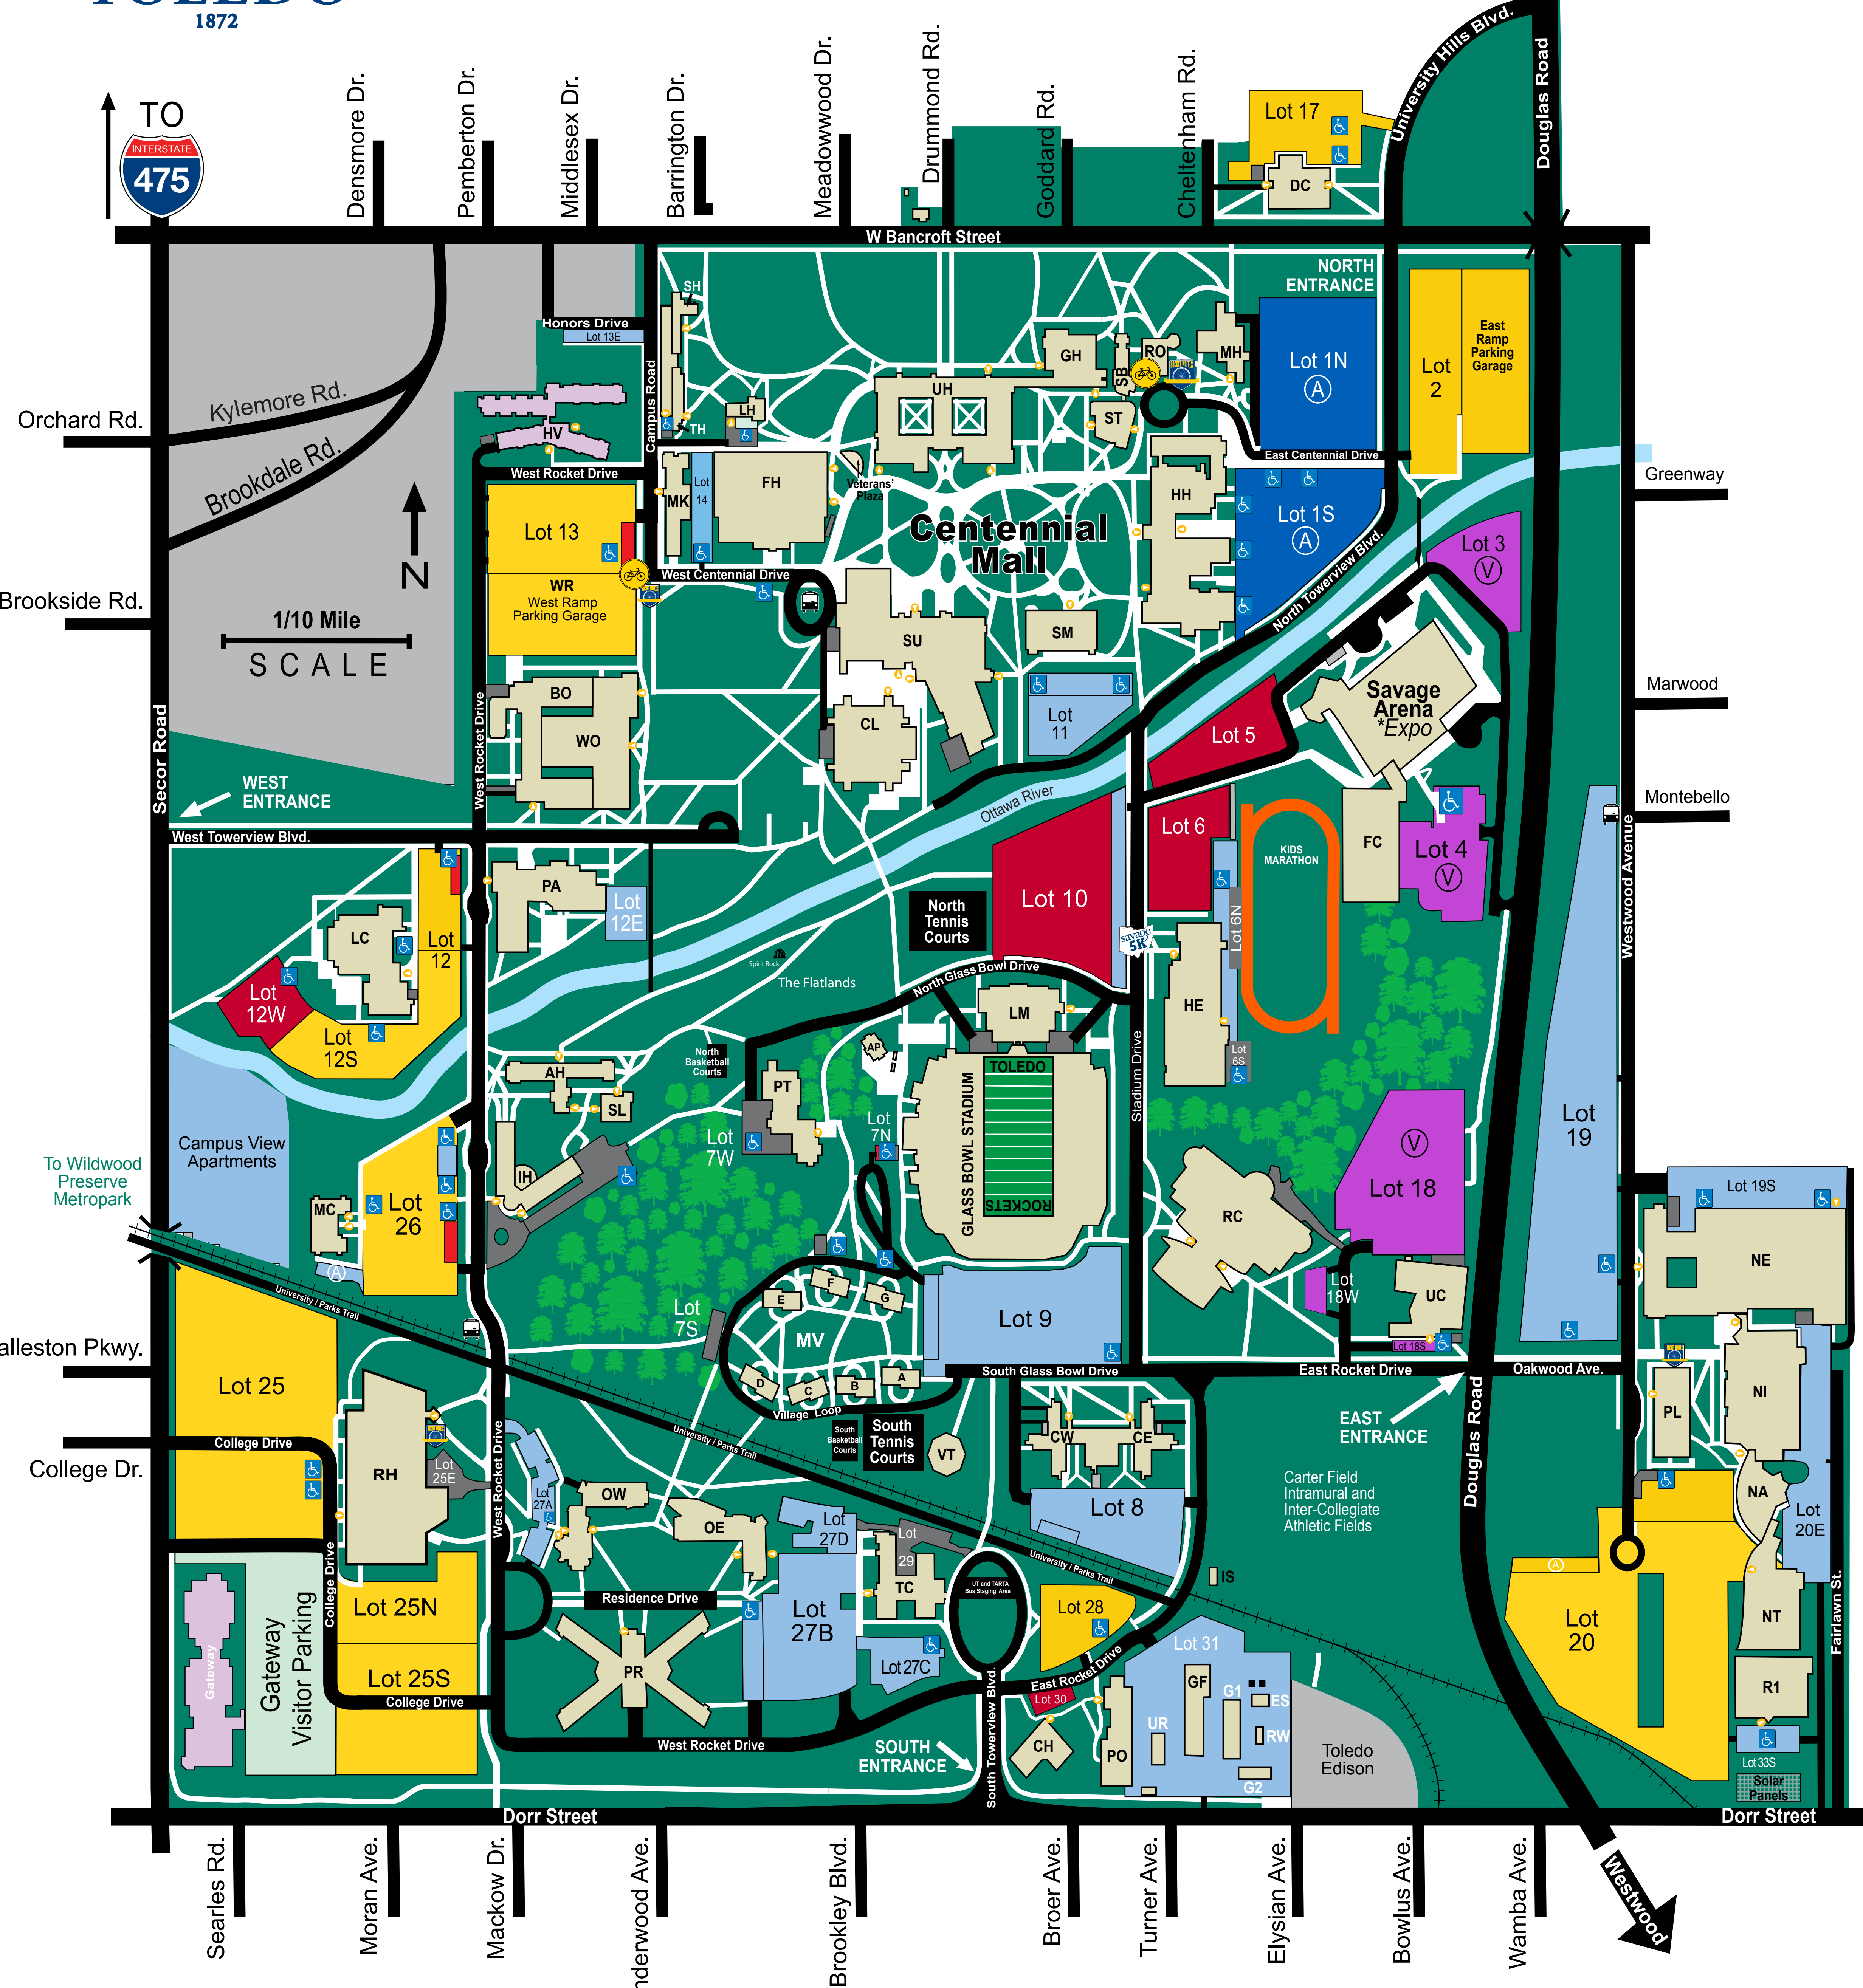

THE UNIVERSITY OF TOLEDO
1872

CAMPUS MAP

Mercy Health Glass City Marathon

2801 West Bancroft Street, Toledo OH 43606

1/10 Mile
SCALE